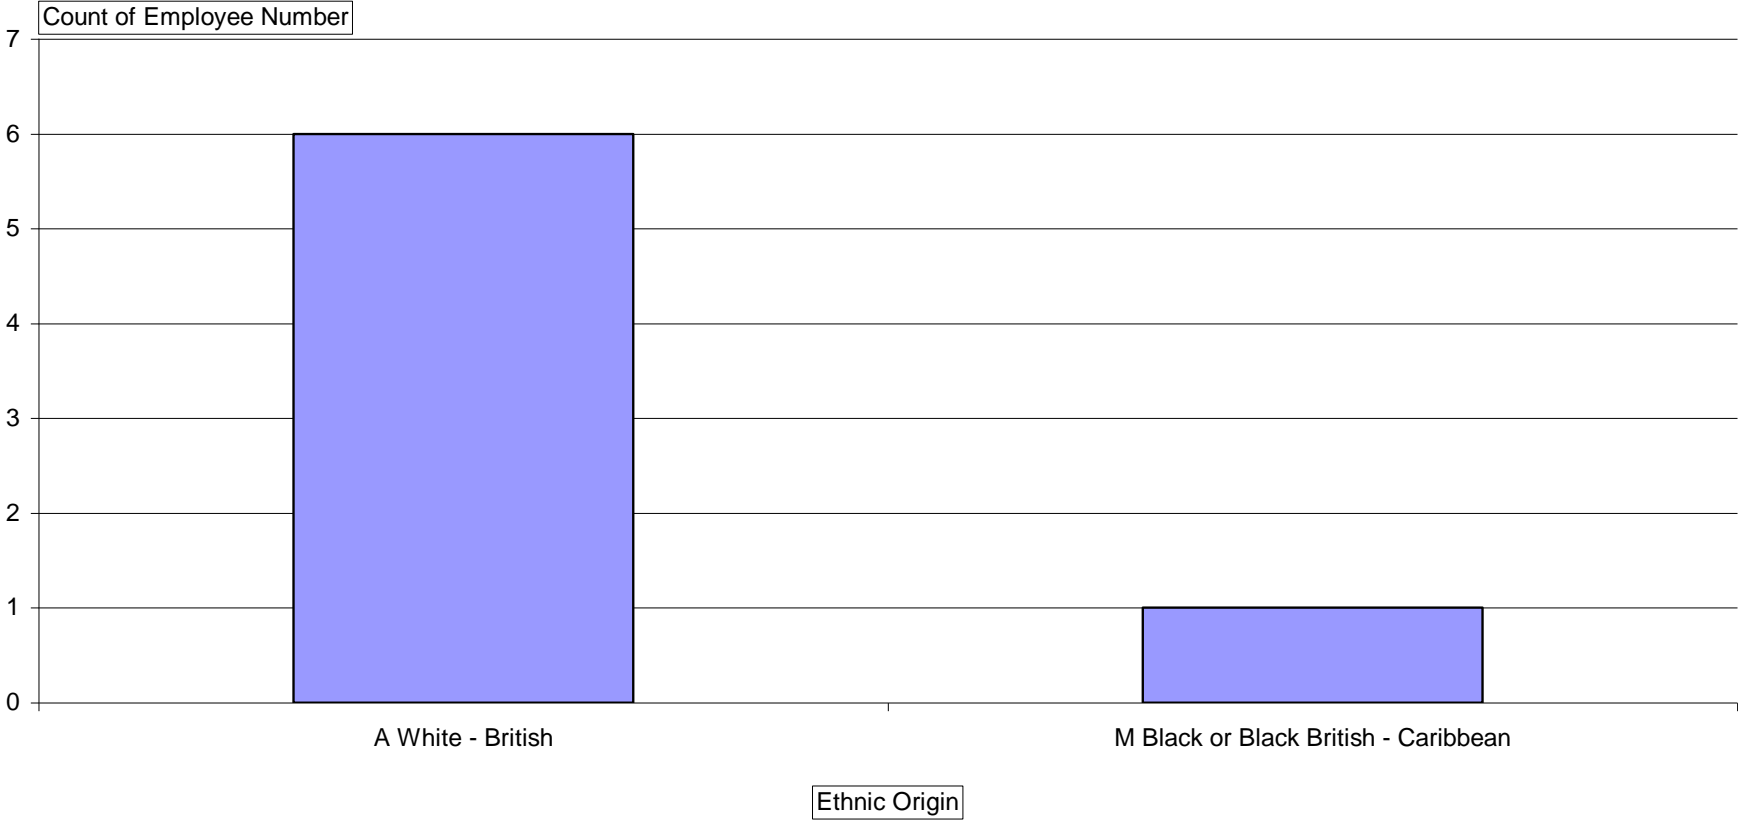

**Wolverhampton City PCT
Grievance Cases
2008**