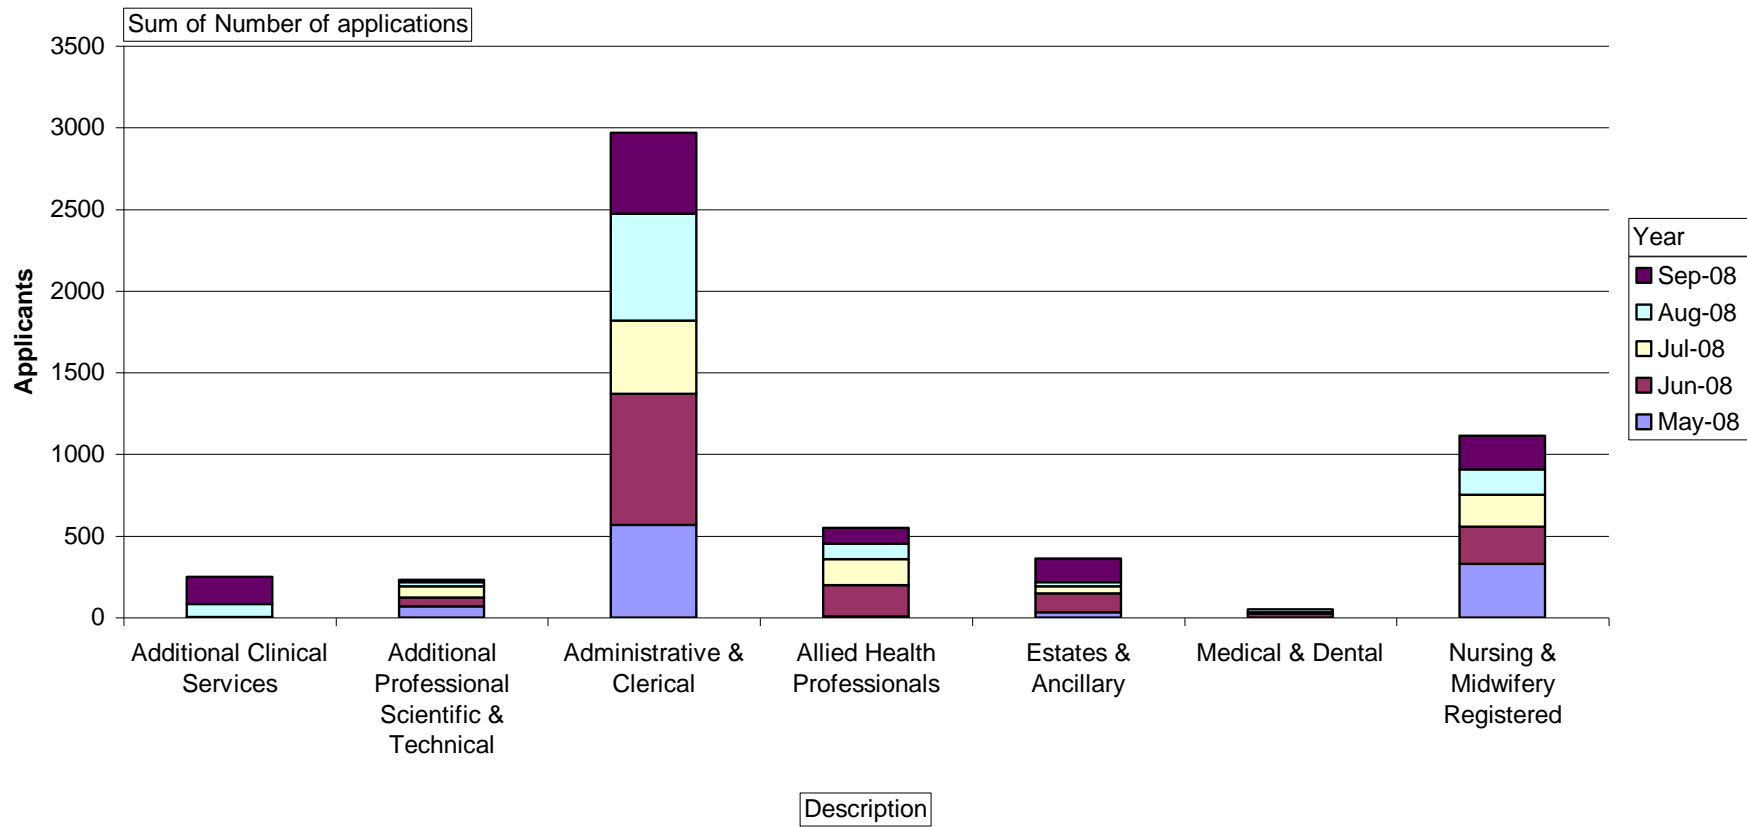

### Wolverhampton City PCT Workforce Monitoring Recruitment Activity

Staff Group (All)

### Wolverhampton City PCT Workforce Monitoring Recruitment Activity Applications for Employment

Org L3 (All) Month (All)

Wolverhampton City PCT  
 Workforce Monitoring  
 Ethnic Origin of Employees  
 September 2008