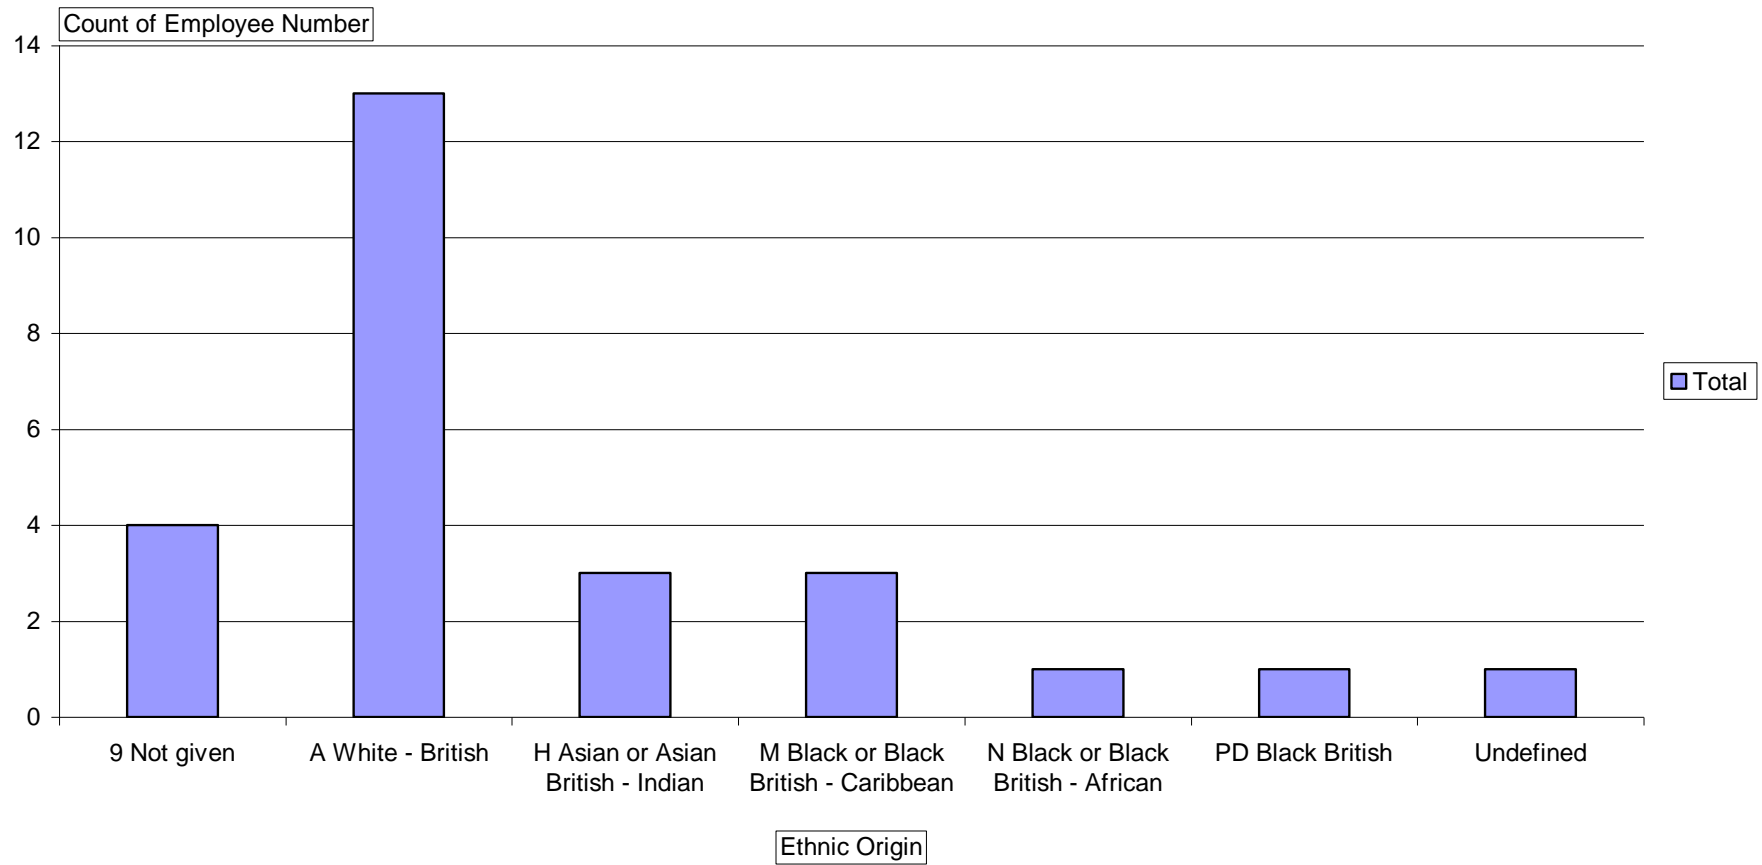

Nature Of Allegation (All) Org L3 (All)

Wolverhampton City PCT Disciplinary Cases 2008