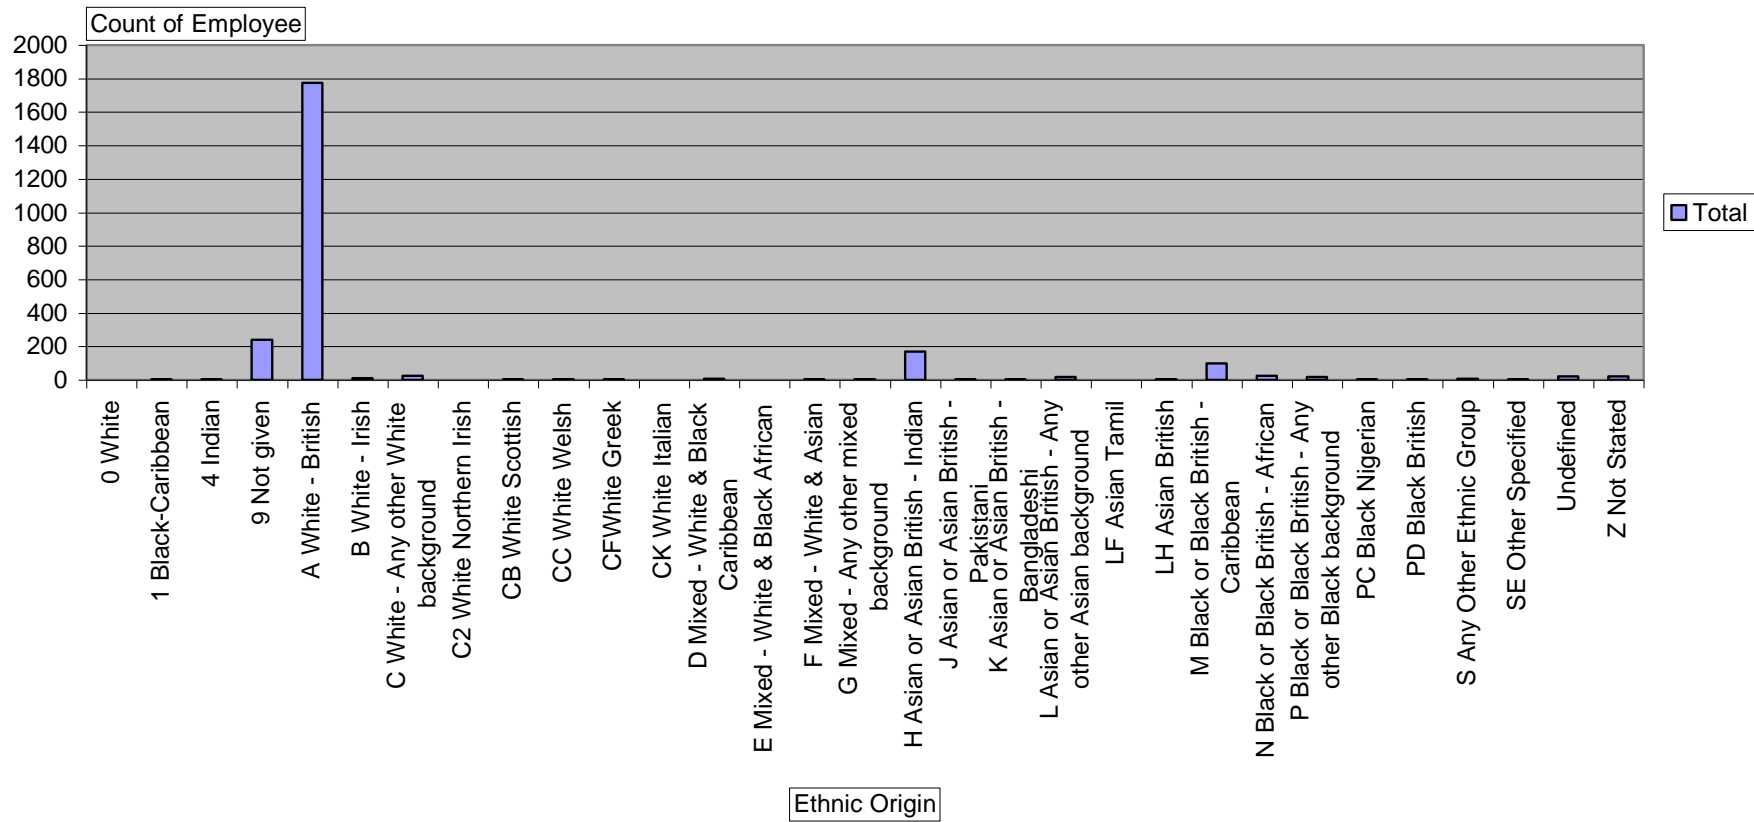

### Wolverhampton City PCT Workforce Monitoring Recruitment Activity

Staff Group (All)

### Wolverhampton City PCT Workforce Monitoring Recruitment Activity Applications for Employment

Org L3 (All) Month (All)

Wolverhampton City PCT  
 Workforce Monitoring  
 Ethnic Origin of Employees  
 September 2008