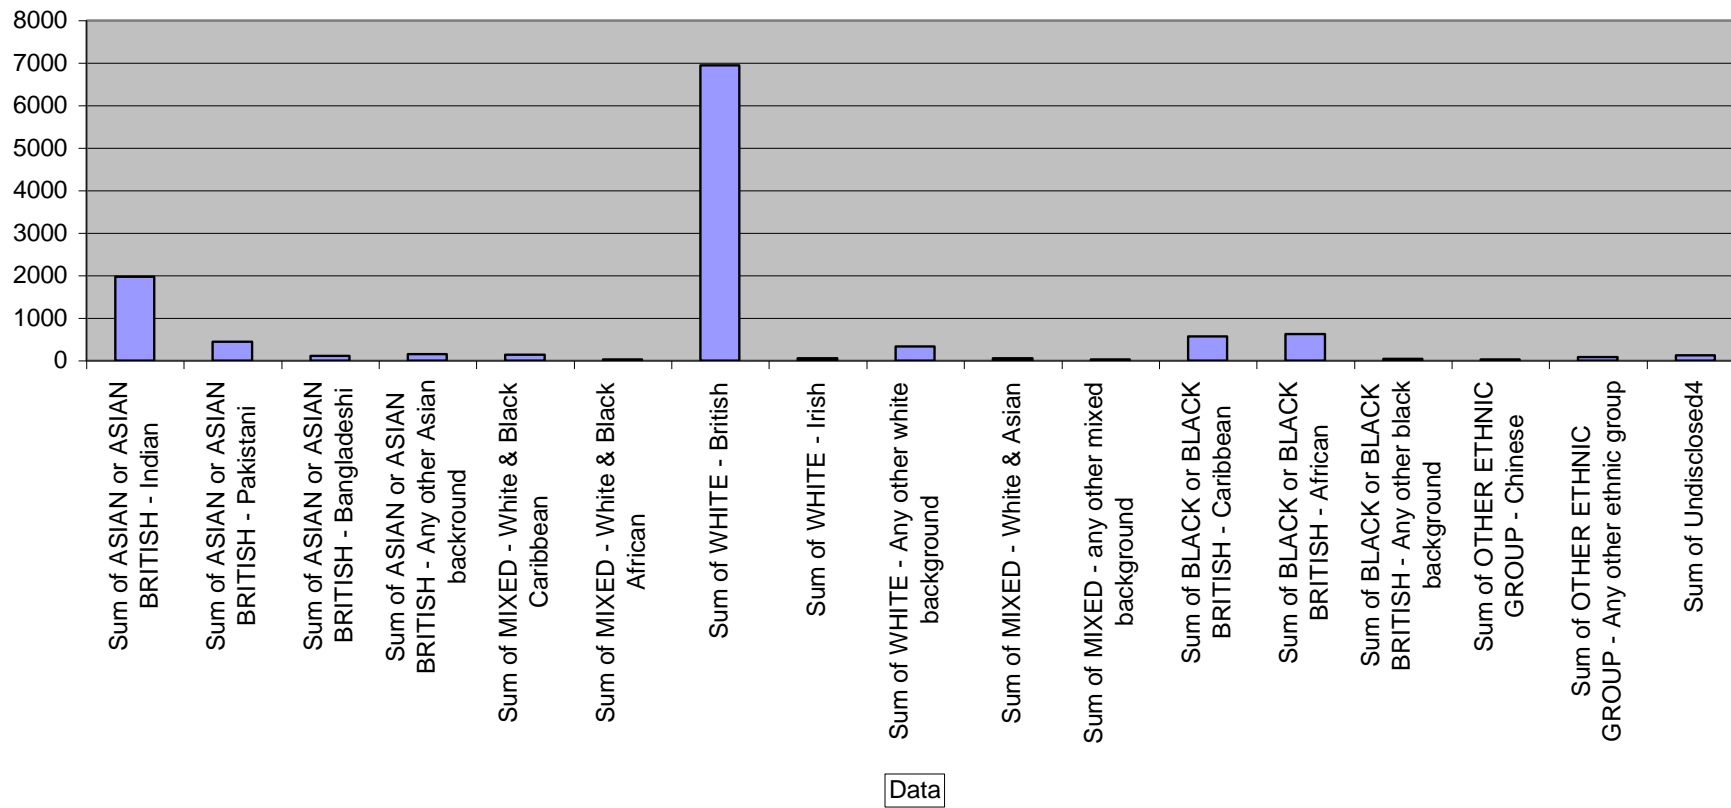

### Wolverhampton City PCT Workforce Monitoring Recruitment Activity

Staff Group (All)

### Wolverhampton City PCT Workforce Monitoring Recruitment Activity Applications for Employment

Org L3 (All) Month (All)

Wolverhampton City PCT  
 Workforce Monitoring  
 Ethnic Origin of Employees  
 September 2008