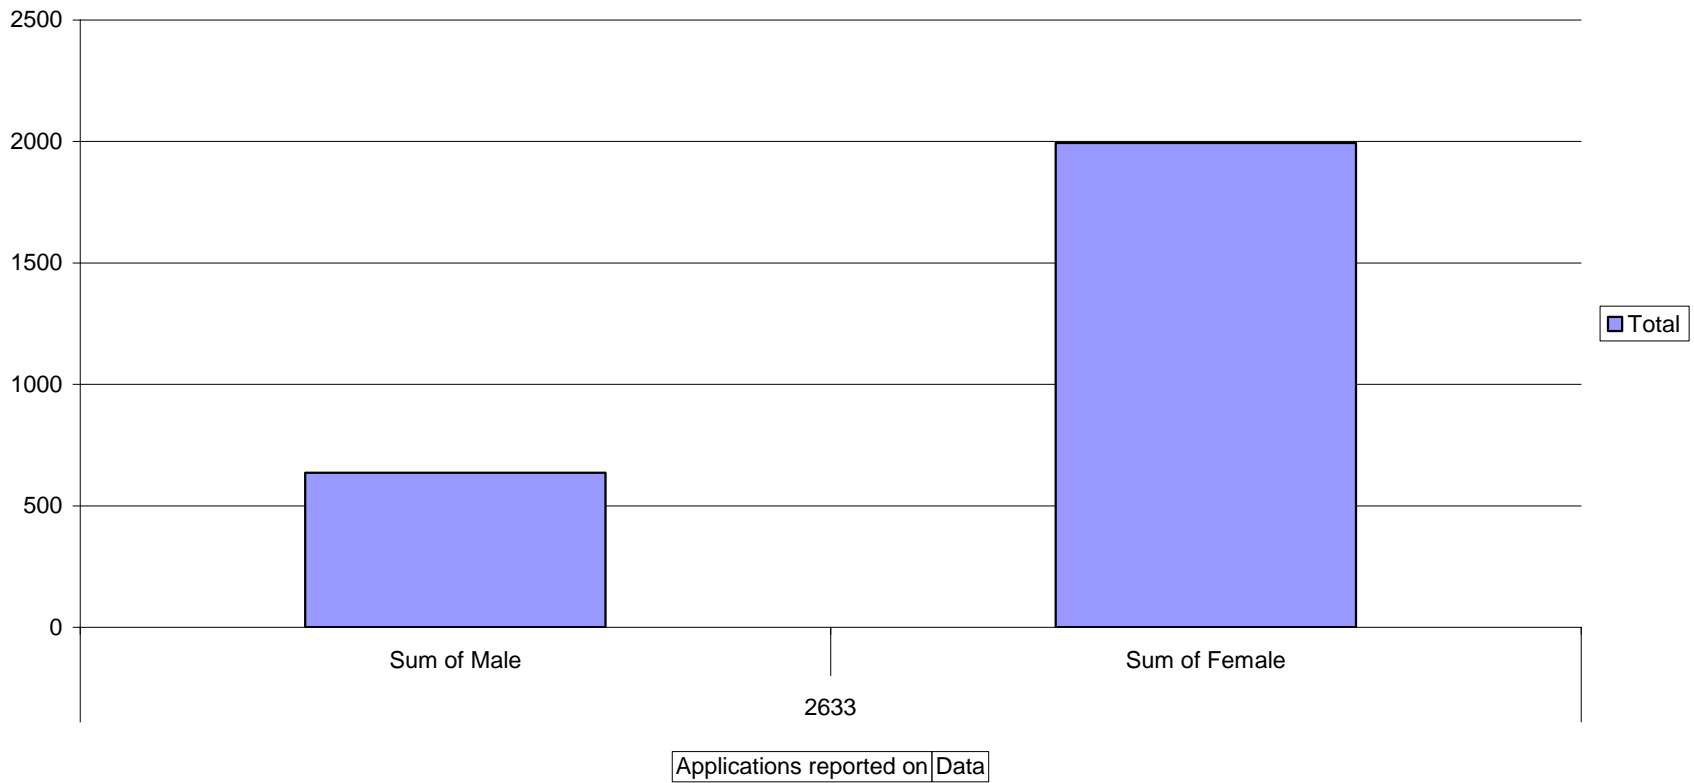

**Wolverhampton City PCT
Recruitment Monitoring
Shortlisted Applicants
November 2009 to October 2009**