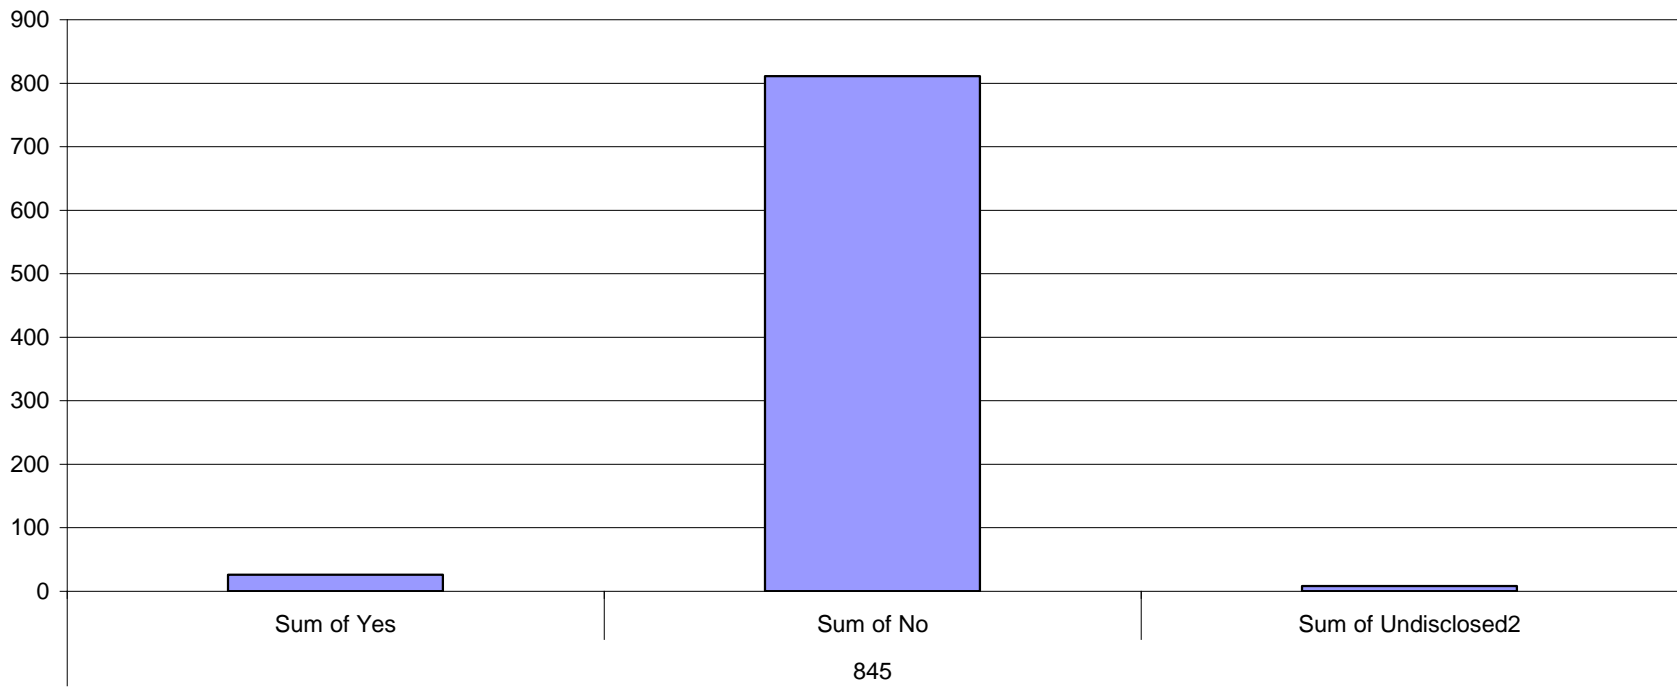

**Wolverhampton City PCT
Recruitment Monitoring
Successful Applicants
November 2008 to October 2009**

Applications reported on Data

**Wolverhampton City PCT
Recruitment Monitoring
Successful Applicants
November 2008 to October 2009**

Applications reported on Data

**Wolverhampton City PCT
Recruitment Monitoring
Successful Applicants
November 2008 to October 2009**

Applications reported on Data

**Wolverhampton City PCT
Recruitment Monitoring
Successful Applicants
Are You Disabled
November 2008 to October 2009**