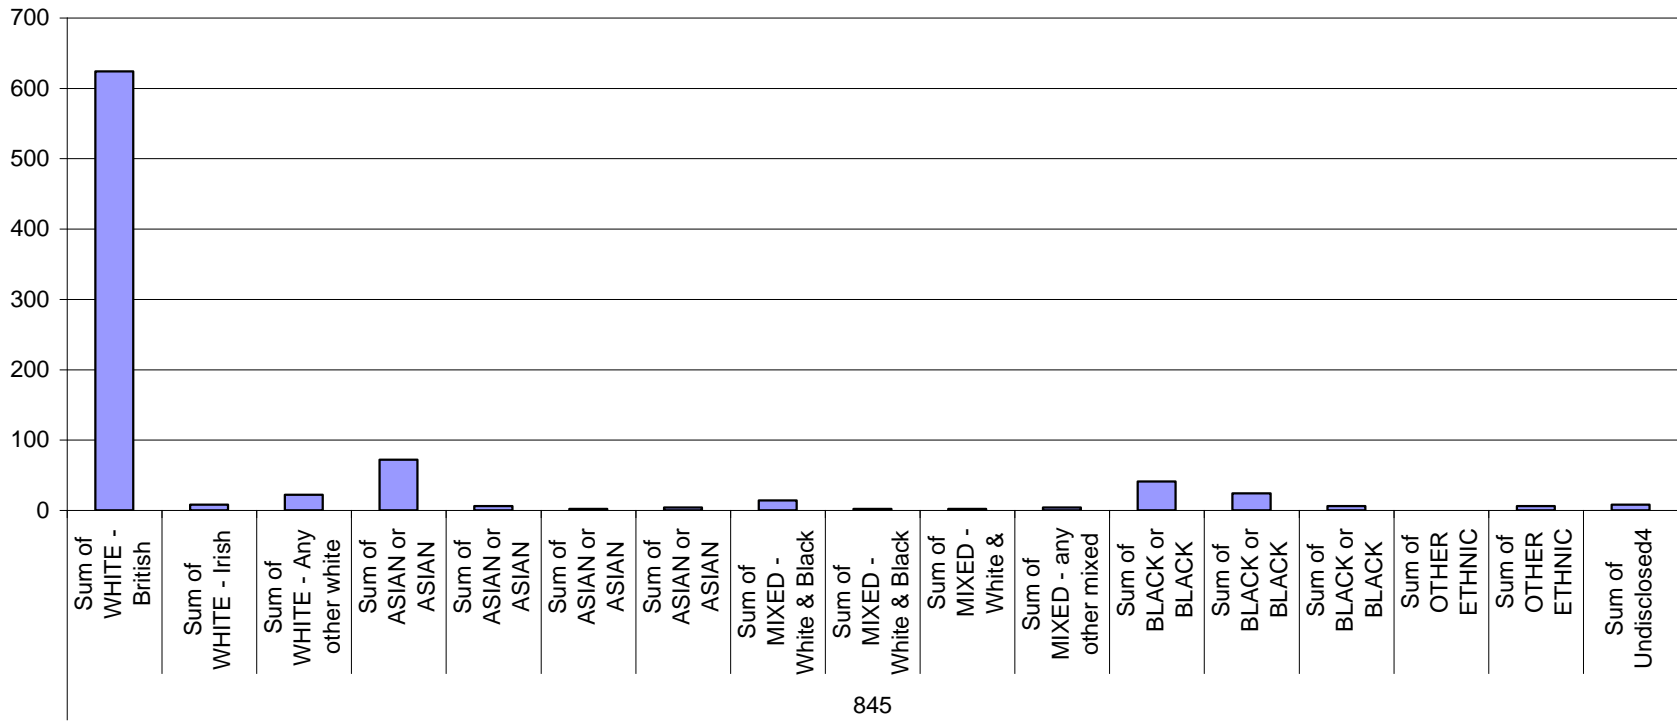

2633

Applications reported on Data

**Wolverhampton City PCT
Recruitment Monitoring
Shortlisted Applicants
November 2009 to October 2009**

2633

Applications reported on Data

**Wolverhampton City PCT
Recruitment Monitoring
Shortlisted Applicants
Are You Disabled
November 2009 to October 2009**

**Wolverhampton City PCT
Recruitment Monitoring
Successful Applicants
November 2008 to October 2009**

Applications reported on Data

**Wolverhampton City PCT
Recruitment Monitoring
Successful Applicants
November 2008 to October 2009**