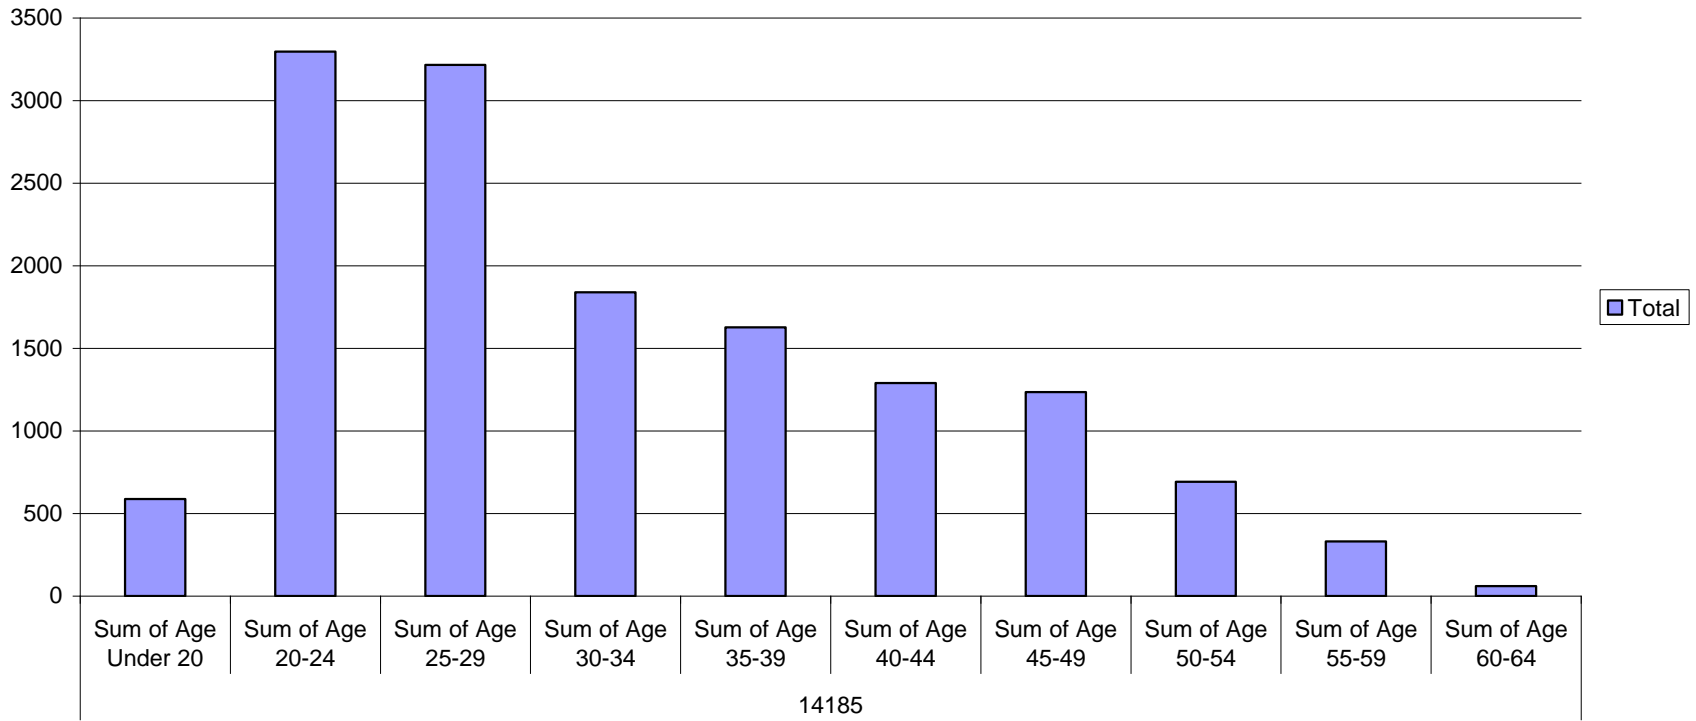

**Wolverhampton City PCT
Recruitment Monitoring
Applicants for Vacancies
November 2008 to October 2009**

**Wolverhampton City PCT
Recruitment Monitoring
Applicants for Vacancies
November 2008 to October 2009**

14185

Applications reported on Data

**Wolverhampton City PCT
Recruitment Monitoring
Applicants for Vacancies
November 2008 to October 2009**

14185

Applications reported on Data

**Wolverhampton City PCT
Recruitment Monitoring
Applicants for Vacancies
Are you Disabled ?
November 2008 to October 2009**