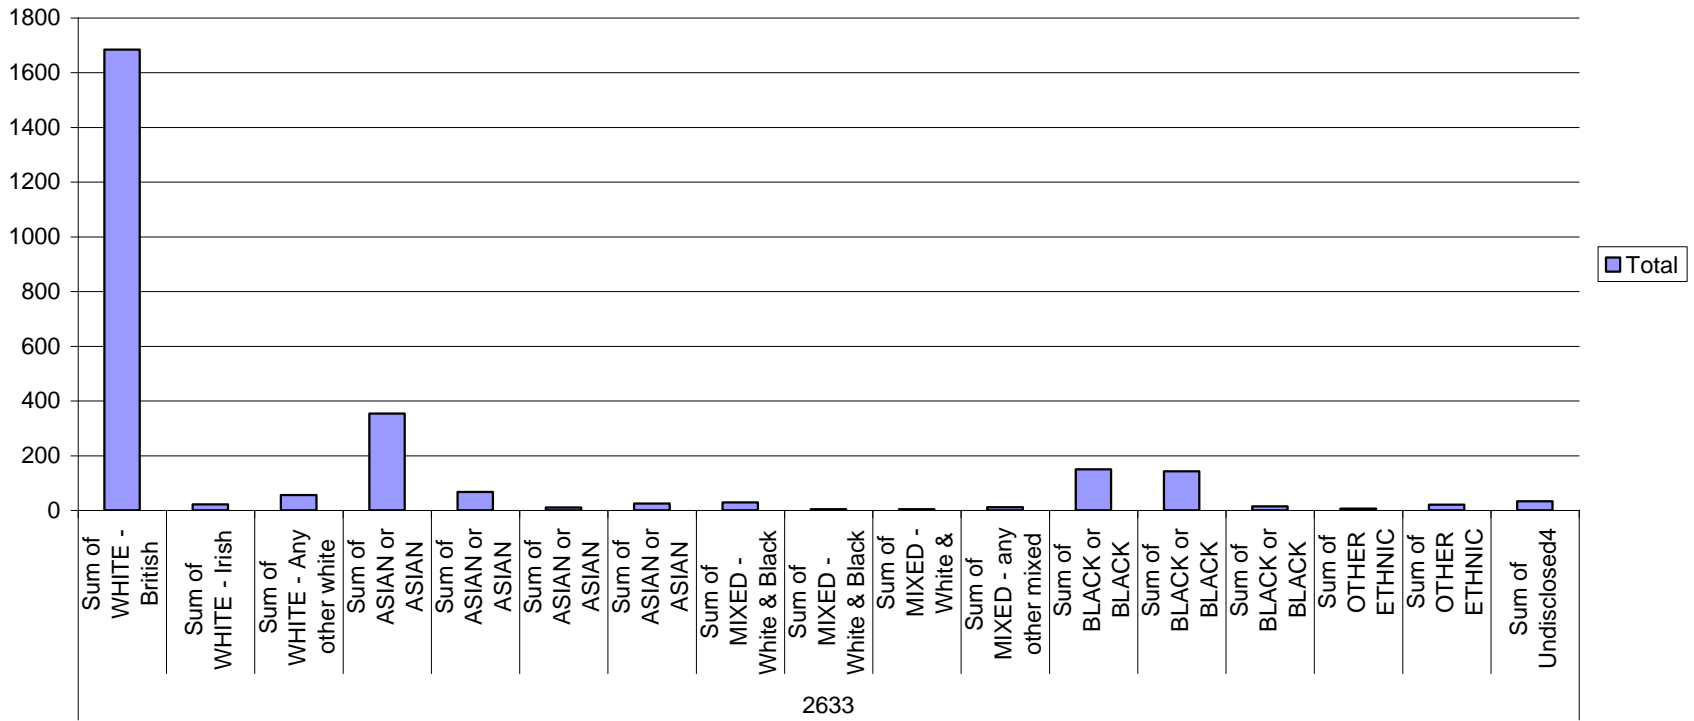

**Wolverhampton City PCT
Recruitment Monitoring
Shortlisted Applicants
November 2009 to October 2009**

2633

Applications reported on Data