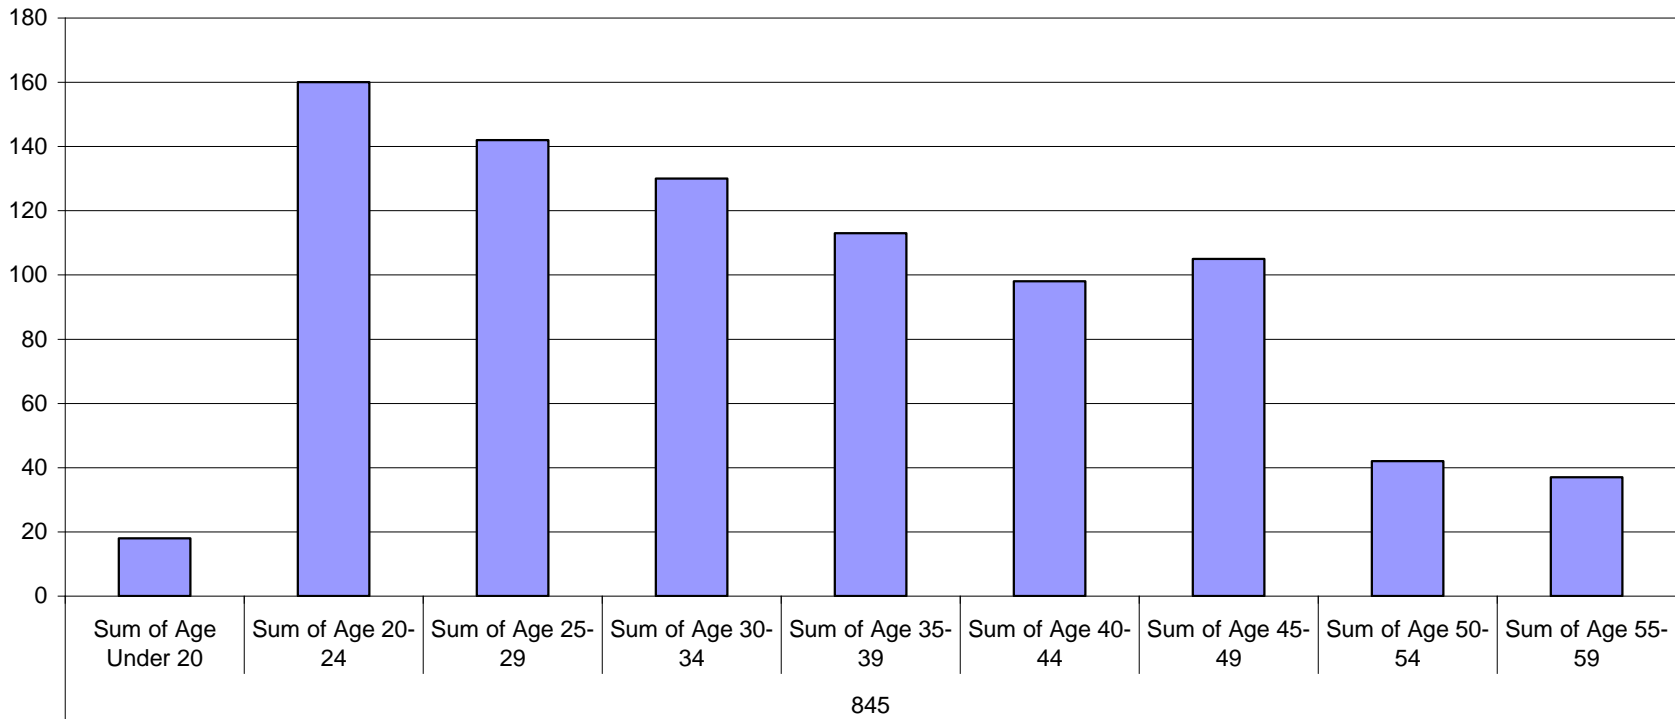

**Wolverhampton City PCT
Recruitment Monitoring
Successful Applicants
November 2008 to October 2009**

Applications reported on Data