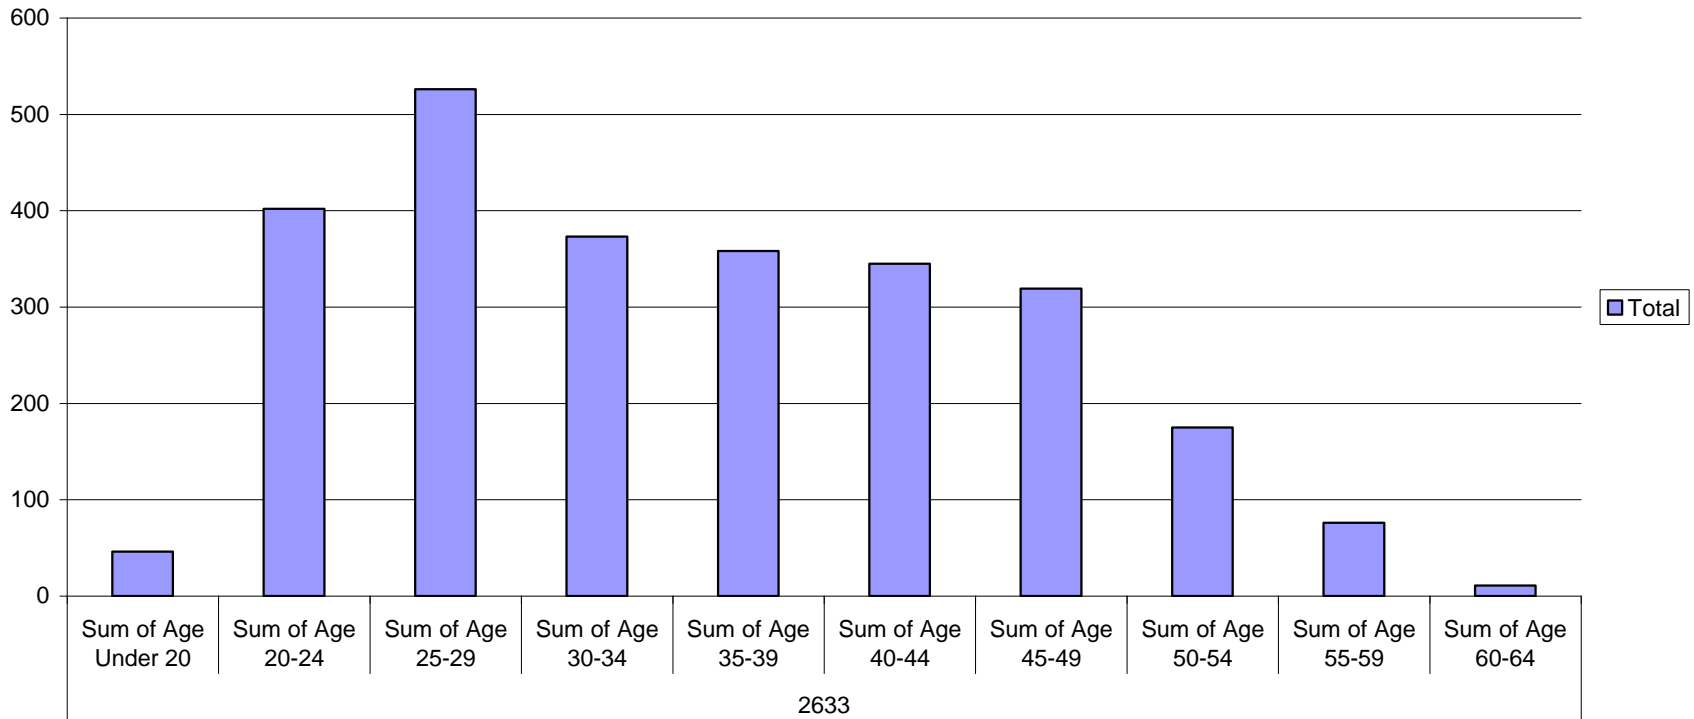

14185

Applications reported on Data

**Wolverhampton City PCT
Recruitment Monitoring
Applicants for Vacancies
November 2008 to October 2009**

14185

Applications reported on Data

**Wolverhampton City PCT
Recruitment Monitoring
Applicants for Vacancies
Are you Disabled ?
November 2008 to October 2009**

**Wolverhampton City PCT
Recruitment Monitoring
Shortlisted Applicants
November 2009 to October 2009**

**Wolverhampton City PCT
Recruitment Monitoring
Shortlisted Applicants
November 2009 to October 2009**

2633

Applications reported on Data

**Wolverhampton City PCT
Recruitment Monitoring
Shortlisted Applicants
November 2009 to October 2009**

2633

Applications reported on Data

**Wolverhampton City PCT
Recruitment Monitoring
Shortlisted Applicants
Are You Disabled
November 2009 to October 2009**