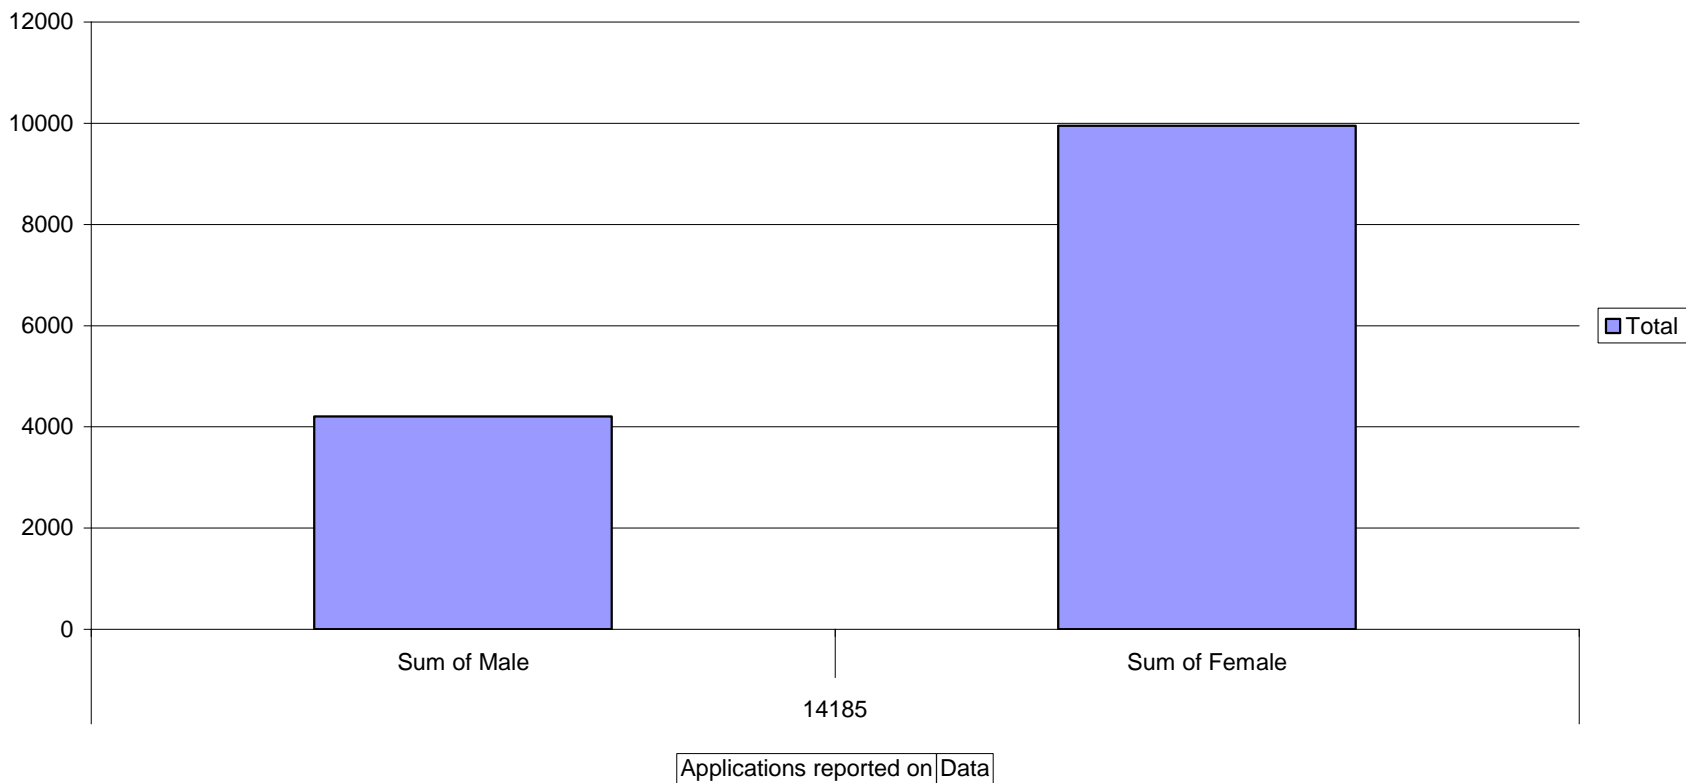

**Wolverhampton City PCT
Recruitment Monitoring
Applicants for Vacancies
November 2008 to October 2009**