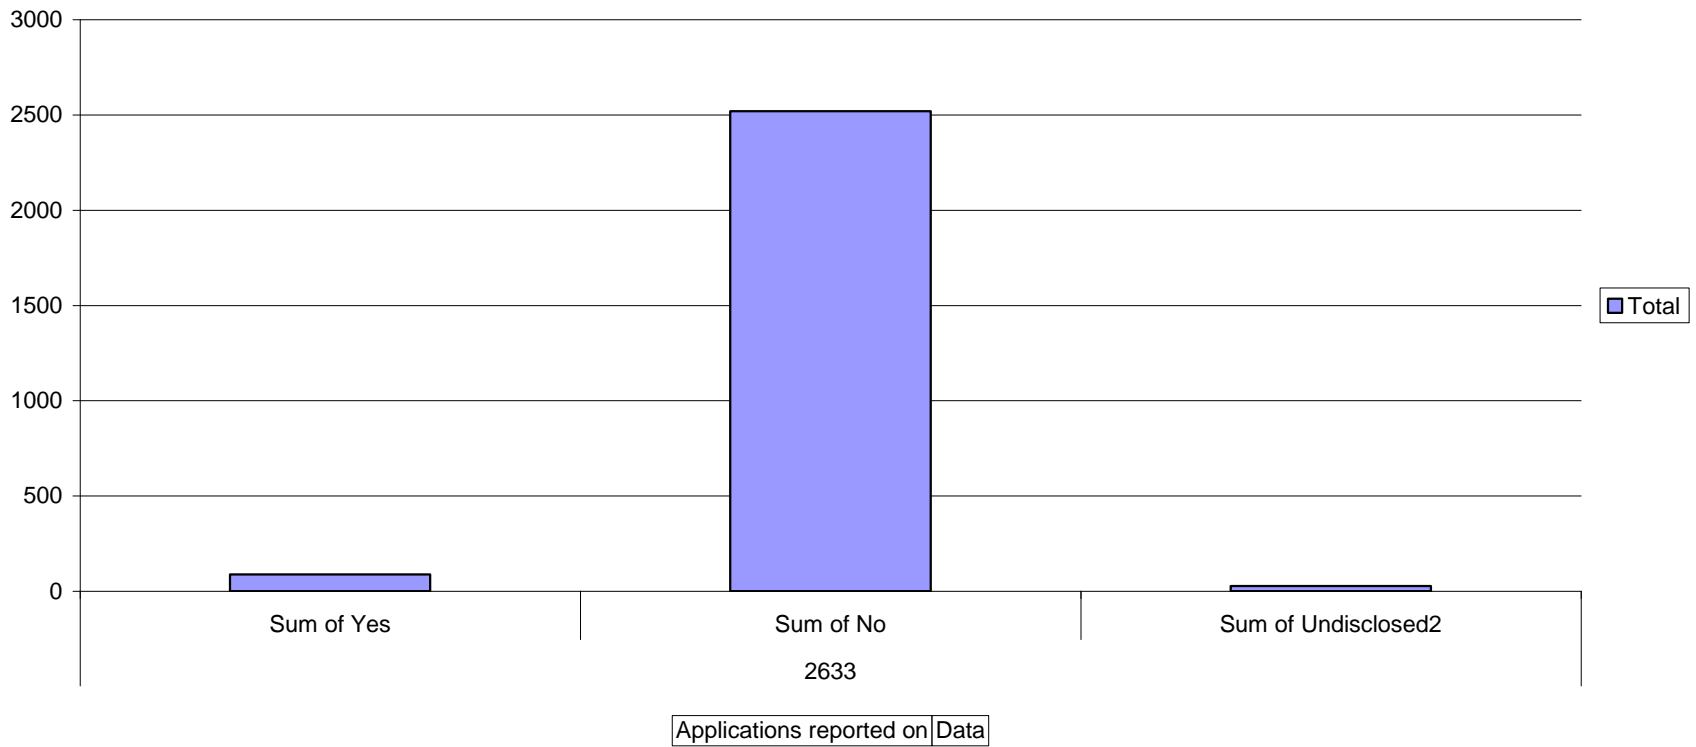

2633

Applications reported on Data

**Wolverhampton City PCT
Recruitment Monitoring
Shortlisted Applicants
November 2009 to October 2009**

2633

Applications reported on Data

**Wolverhampton City PCT
Recruitment Monitoring
Shortlisted Applicants
Are You Disabled
November 2009 to October 2009**