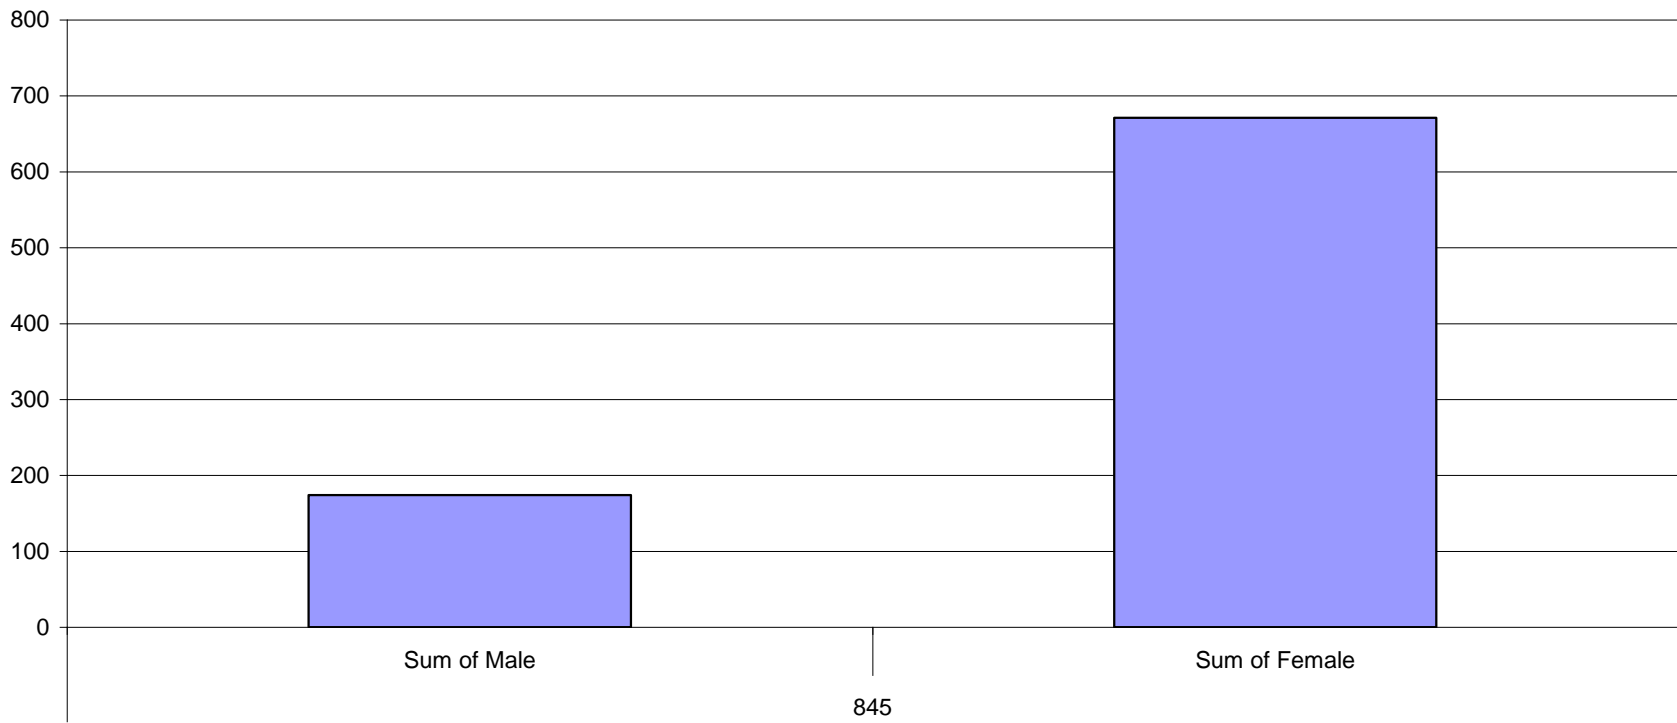

**Wolverhampton City PCT
Recruitment Monitoring
Successful Applicants
November 2008 to October 2009**

Applications reported on Data