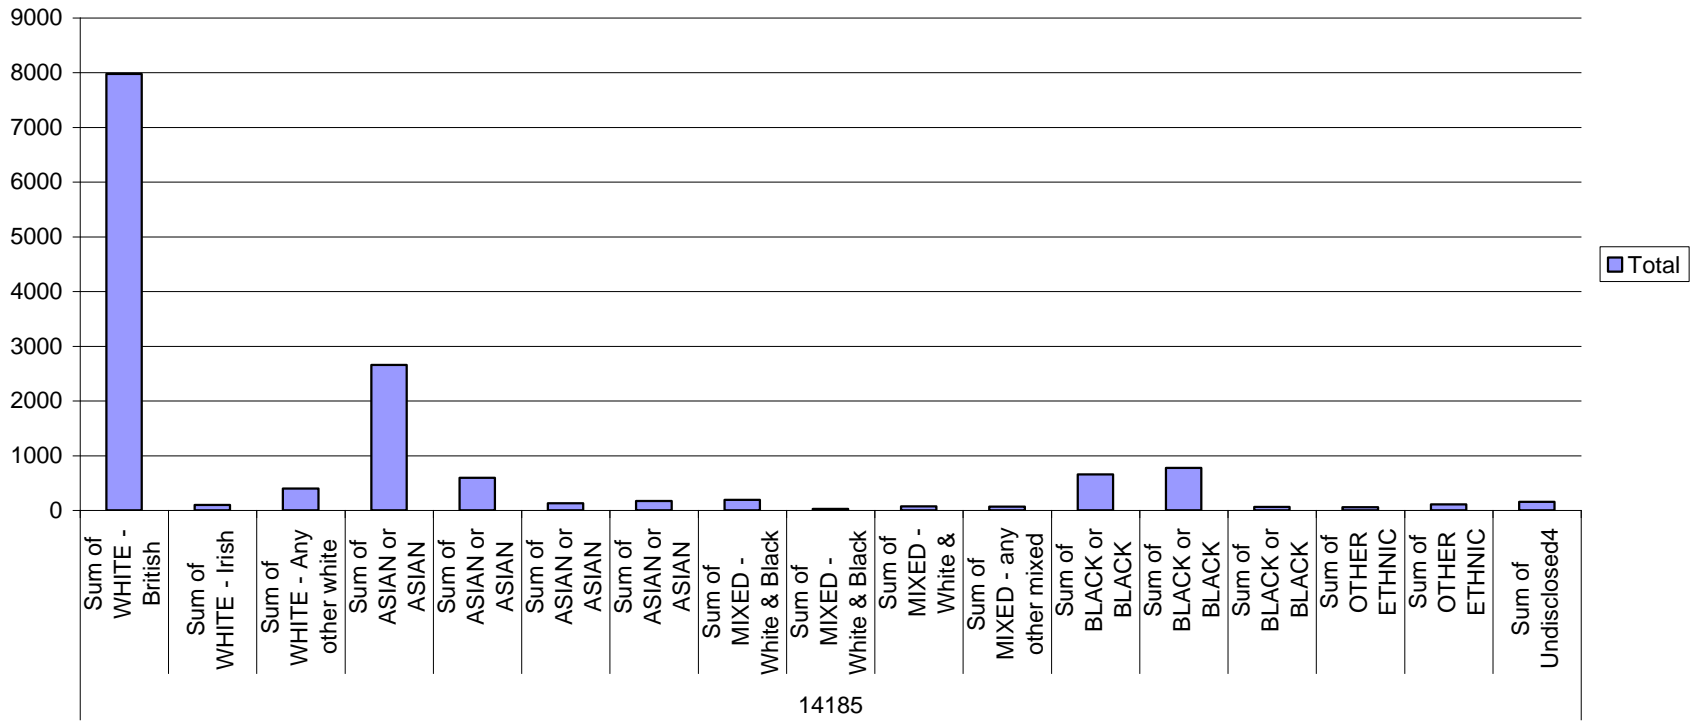

**Wolverhampton City PCT
Recruitment Monitoring
Applicants for Vacancies
November 2008 to October 2009**

**Wolverhampton City PCT
Recruitment Monitoring
Applicants for Vacancies
November 2008 to October 2009**

14185

Applications reported on Data

**Wolverhampton City PCT
Recruitment Monitoring
Applicants for Vacancies
November 2008 to October 2009**

14185

Applications reported on Data

**Wolverhampton City PCT
Recruitment Monitoring
Applicants for Vacancies
Are you Disabled ?
November 2008 to October 2009**