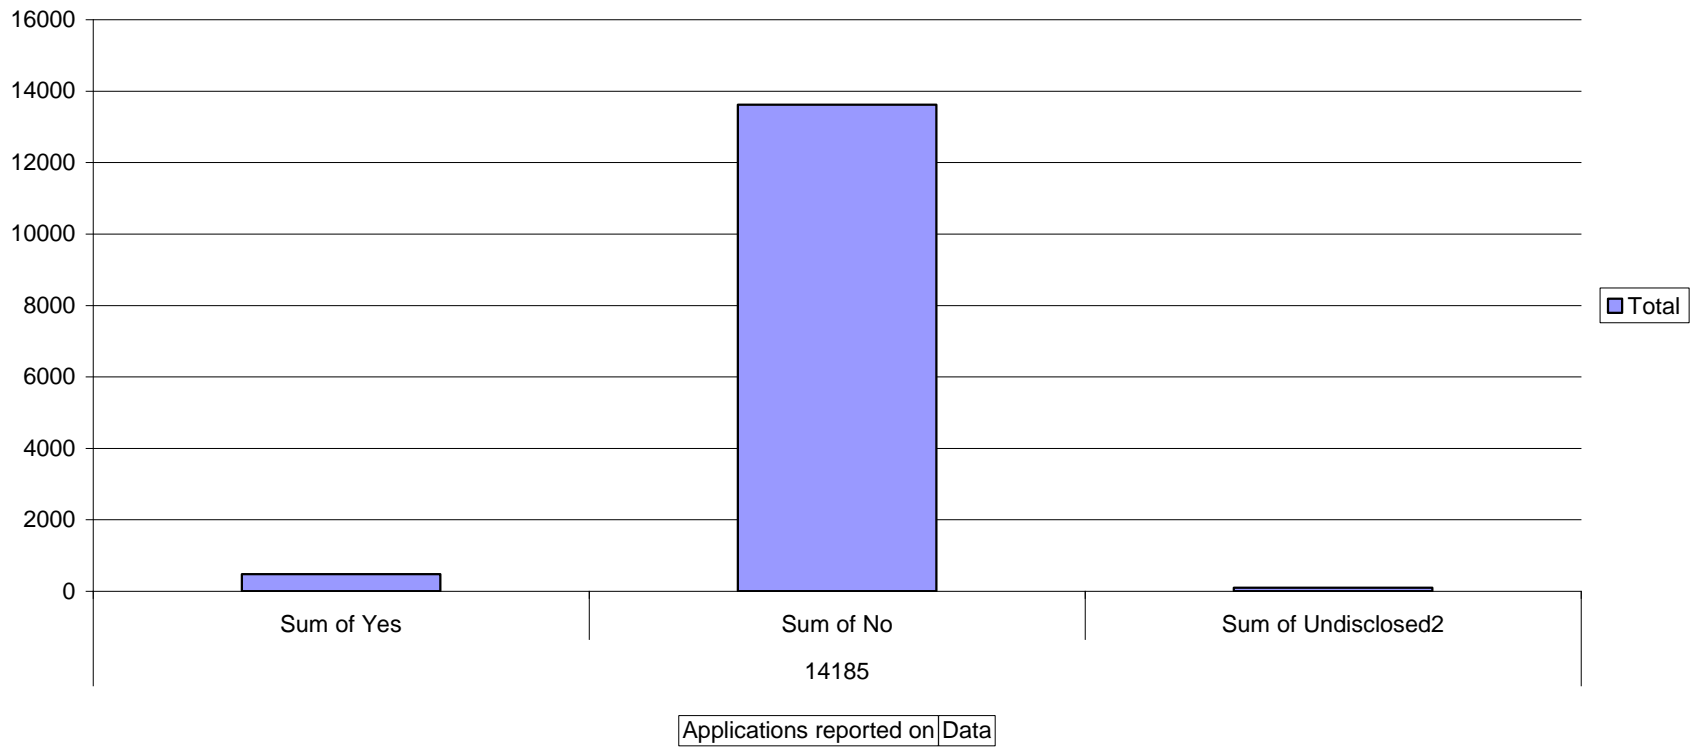

14185

Applications reported on Data

**Wolverhampton City PCT
Recruitment Monitoring
Applicants for Vacancies
November 2008 to October 2009**

14185

Applications reported on Data

**Wolverhampton City PCT
Recruitment Monitoring
Applicants for Vacancies
Are you Disabled ?
November 2008 to October 2009**