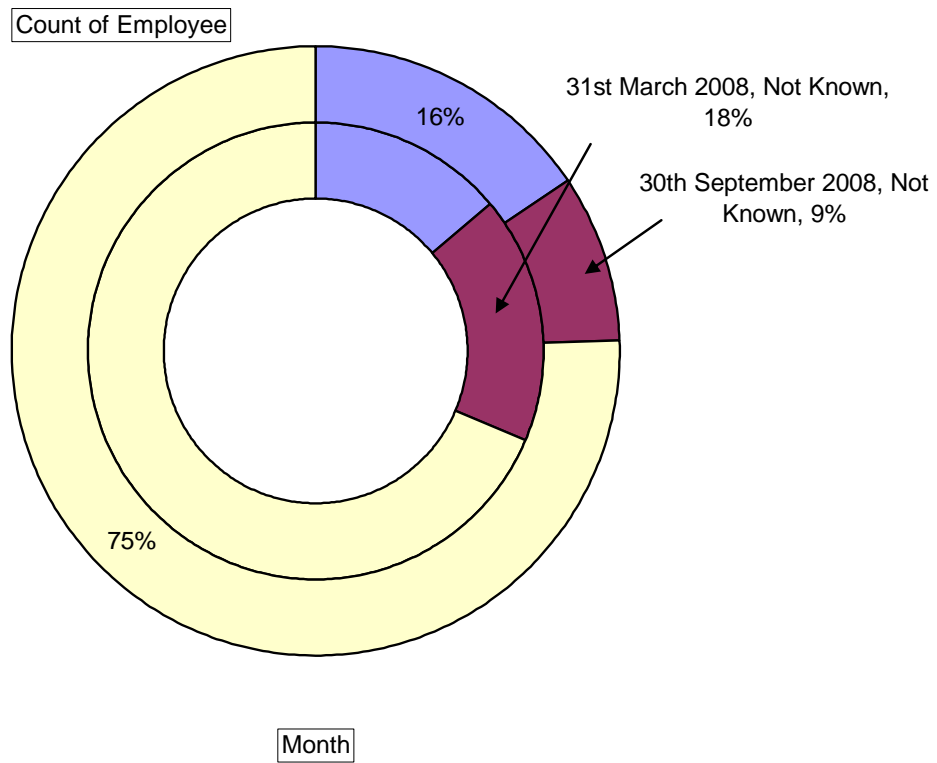

**Wolverhampton City PCT
Workforce Monitoring
Ethnic Origin Information
October 2008**

Ethnic Origin 2	
■	B.M.E.
■	Not Known
■	White